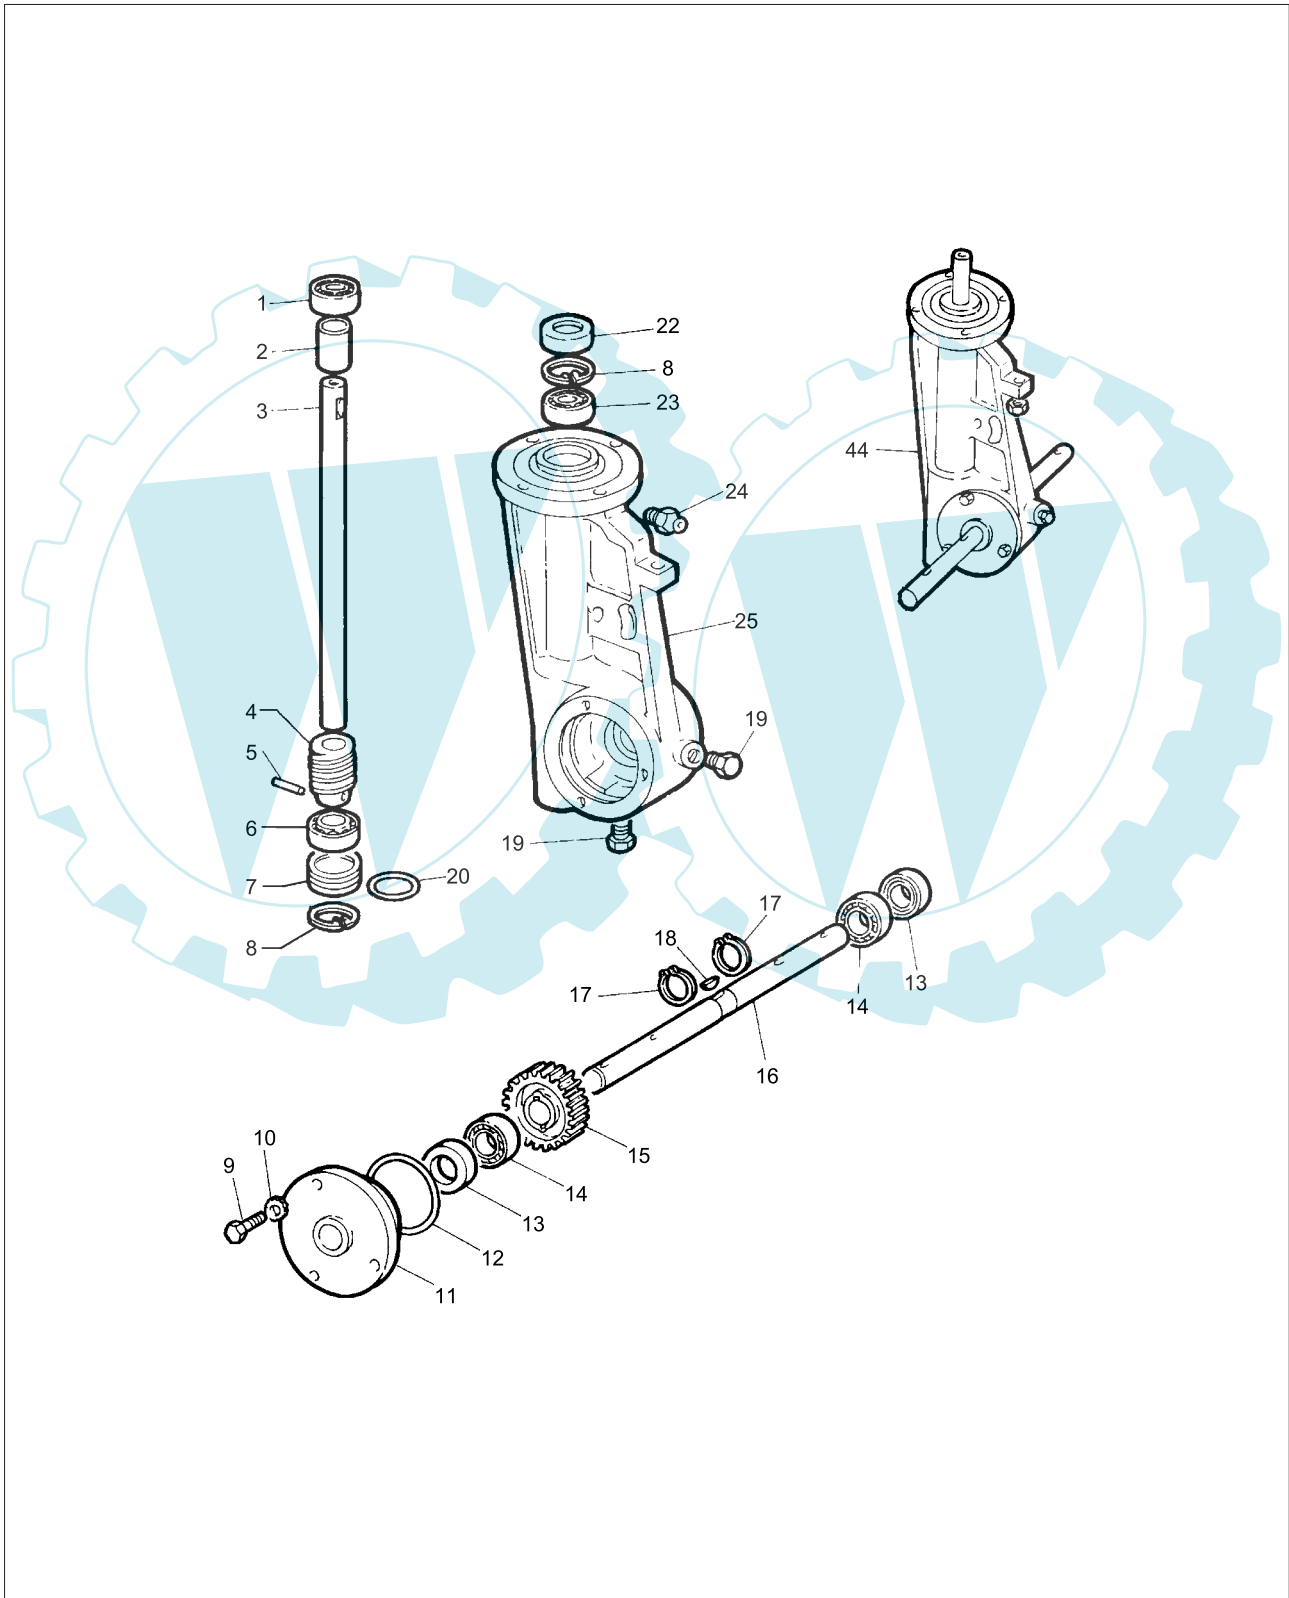

brand	MEP

date	MAR/03	SHEET 4/5

Model

URSUS

Product number

953875249