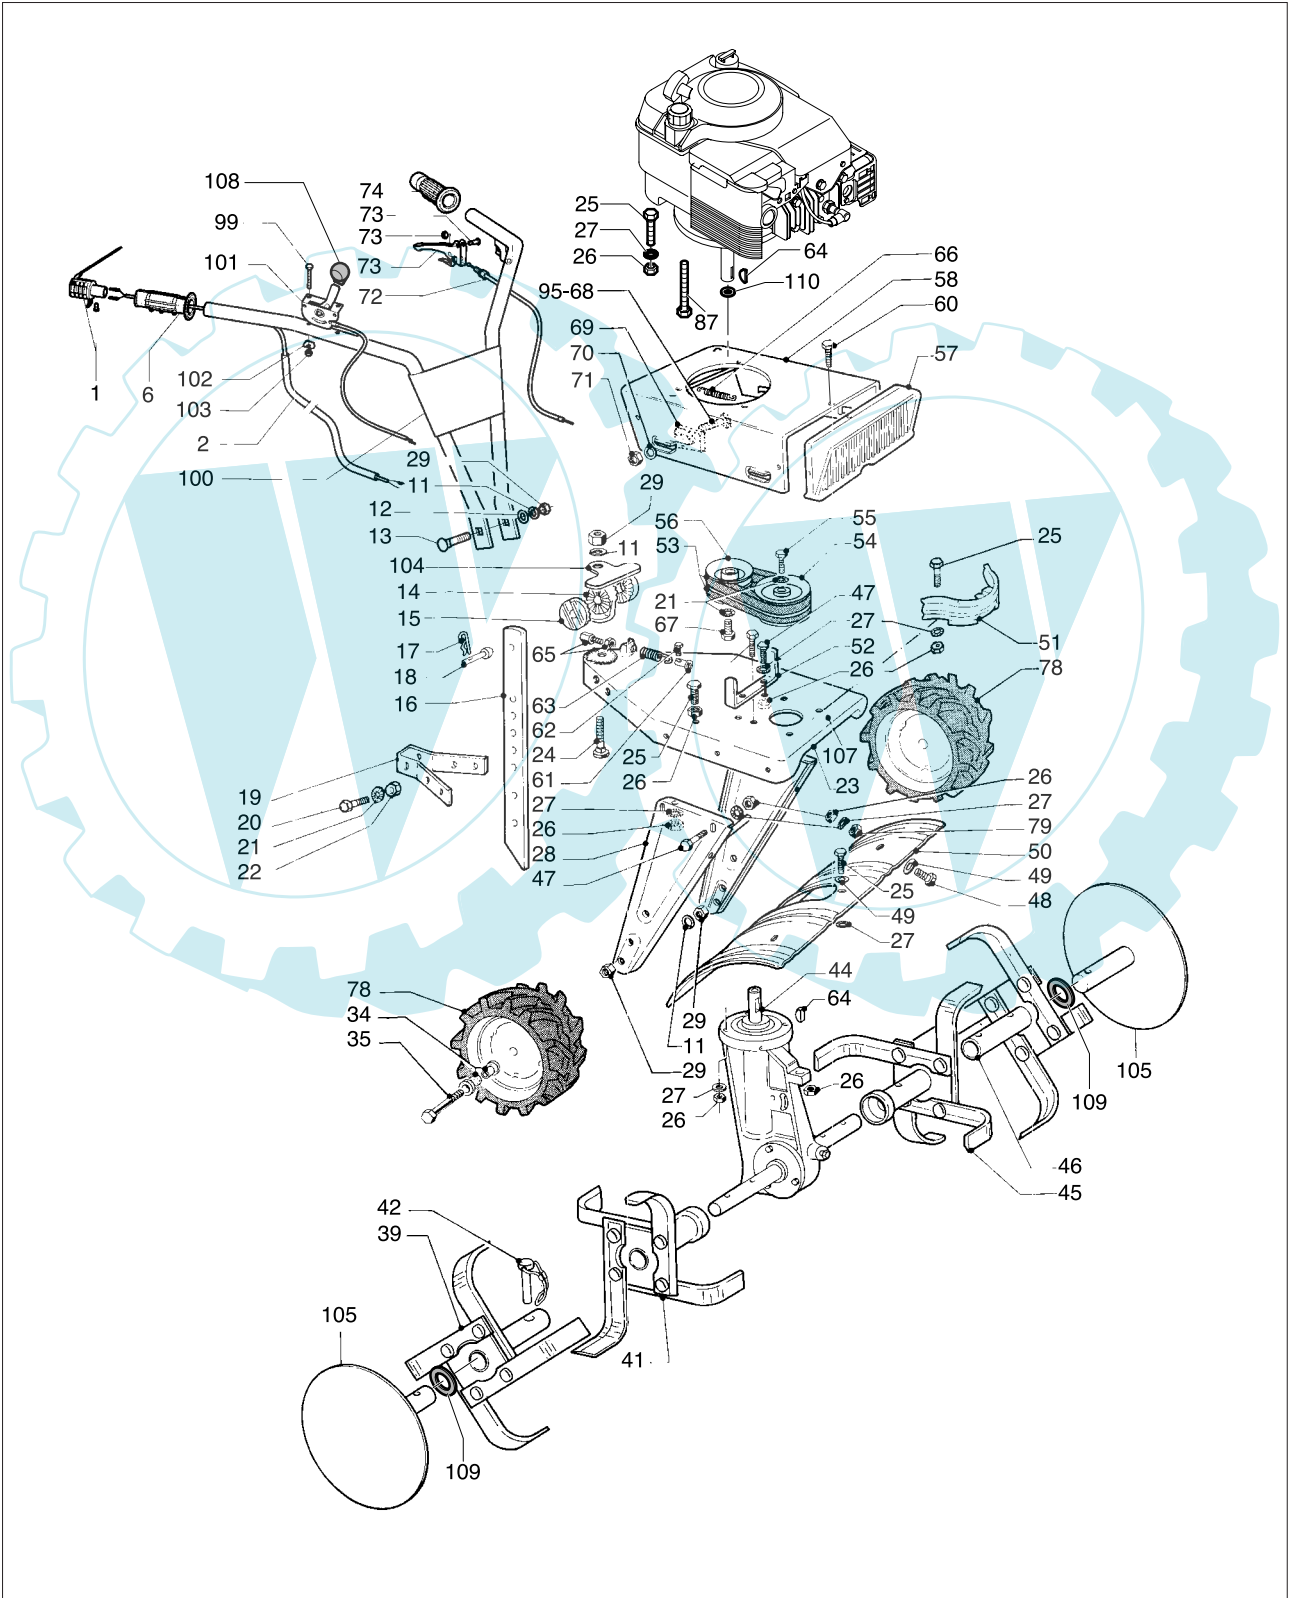

brand	MEP

date	MAR/03	SHEET 1/5

Model

URSUS

Product number

953875249